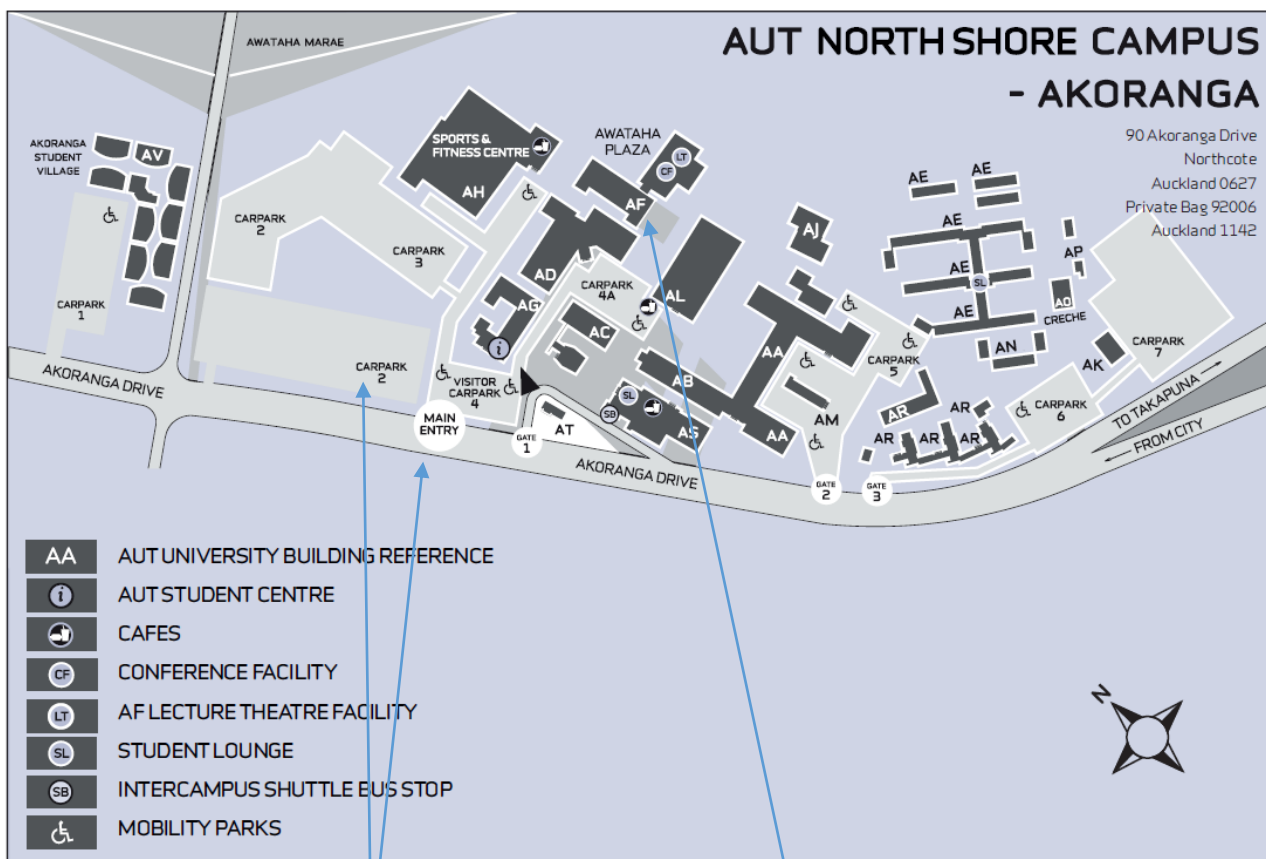

Location Maps

3rd NZAPP Conference 6th & 7th June 2012, Auckland

Map of AUT University, North Shore Campus: 90 Akoranga Drive, Northcote, North Shore City.

Parking & Entrance

Conference location (AF building)

- Parking cost \$6 for the day

Map of the Millennium Institute, 17 Antares Place

Upper Harbour Highway turnoff

- Workshop rooms will be signposted and are on the 3rd floor:

- The Millennium Institute is 10 minutes drive from the AUT North Shore Campus.